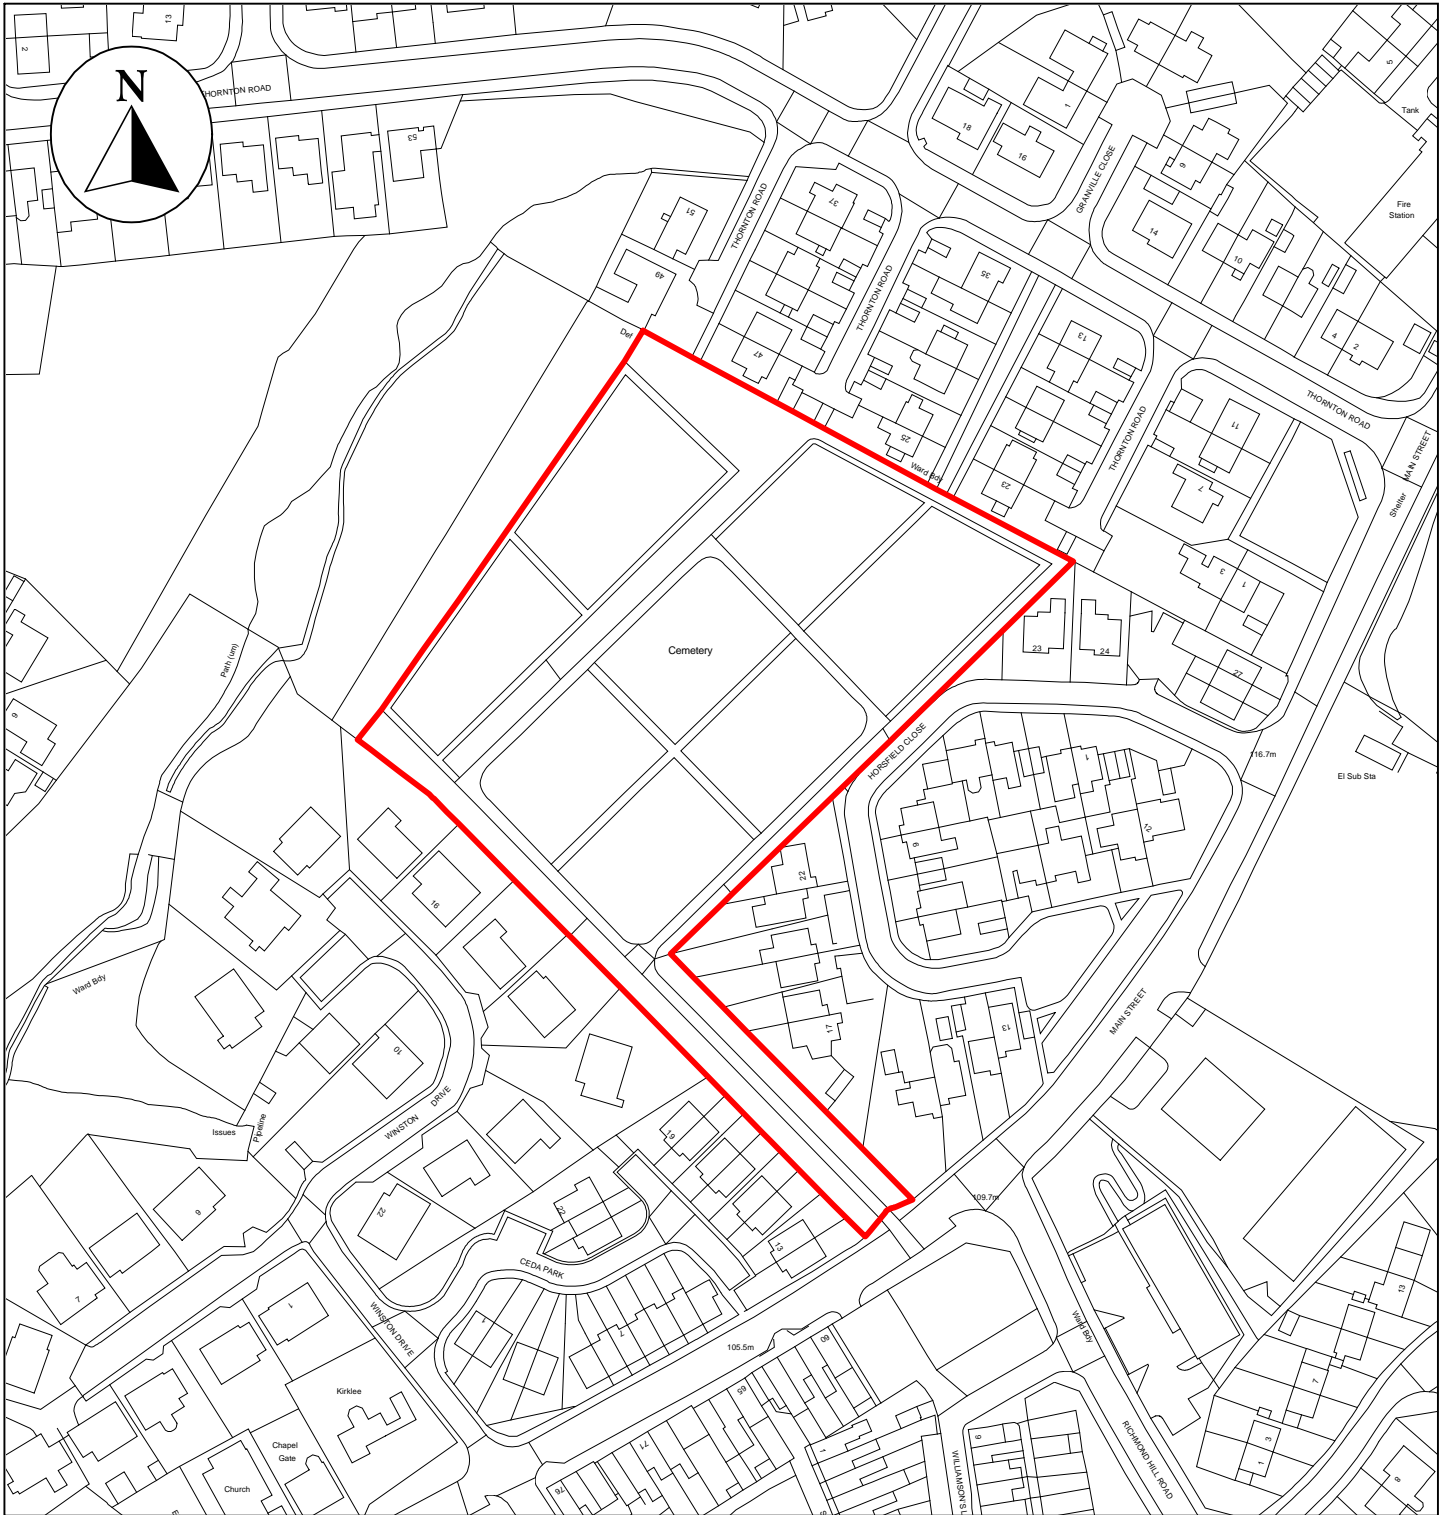

# Public Space Protection Order Cumberland Council 2024

ANTI-SOCIAL BEHAVIOUR CRIME AND  
POLICING ACT 2014

**Richmond Cemetery, Hensingham, Whitehaven, CA28 8QZ**

Neighbourhoods  
Education and Enforcement  
Allerdale House  
Workington  
CA14 3YJ

Scale: 1 : 1,750  
Date: February 2024

©crown copyright database rights 2024  
ordnance survey AC0000861732